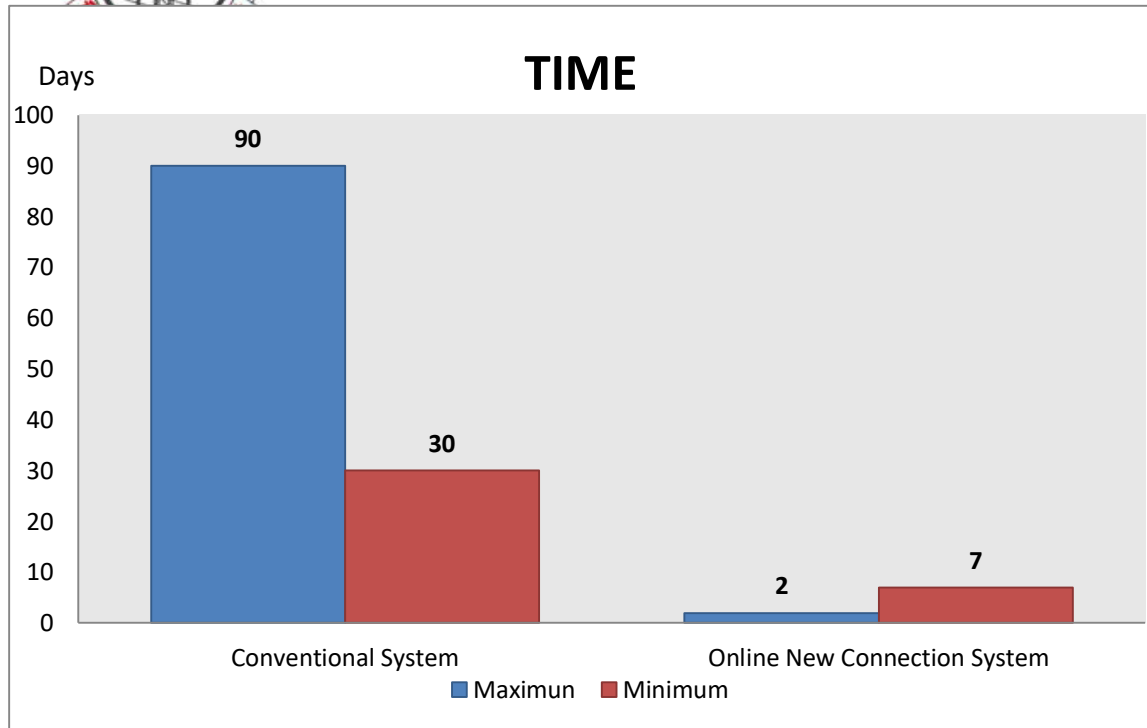

BANGLADESH POWER DEVELOPMENT BOARD

WORK FLOW OF ONLINE NEW CONNECTION

CONSUMER

OFFICE

BANGLADESH POWER DEVELOPMENT BOARD

BANGLADESH POWER DEVELOPMENT BOARD

BANGLADESH POWER DEVELOPMENT BOARD

BANGLADESH POWER DEVELOPMENT BOARD